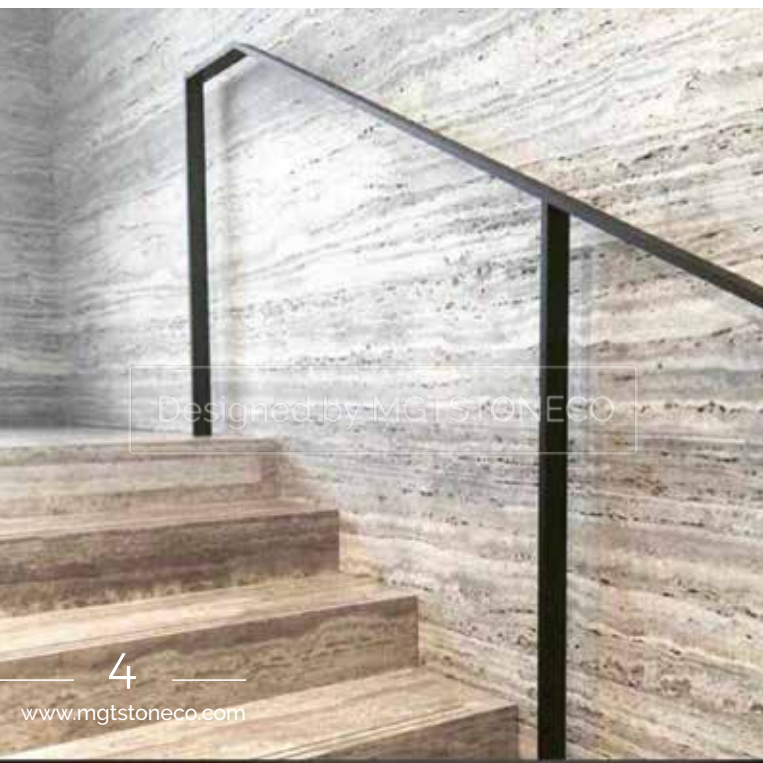

GREY TRAVERTINE