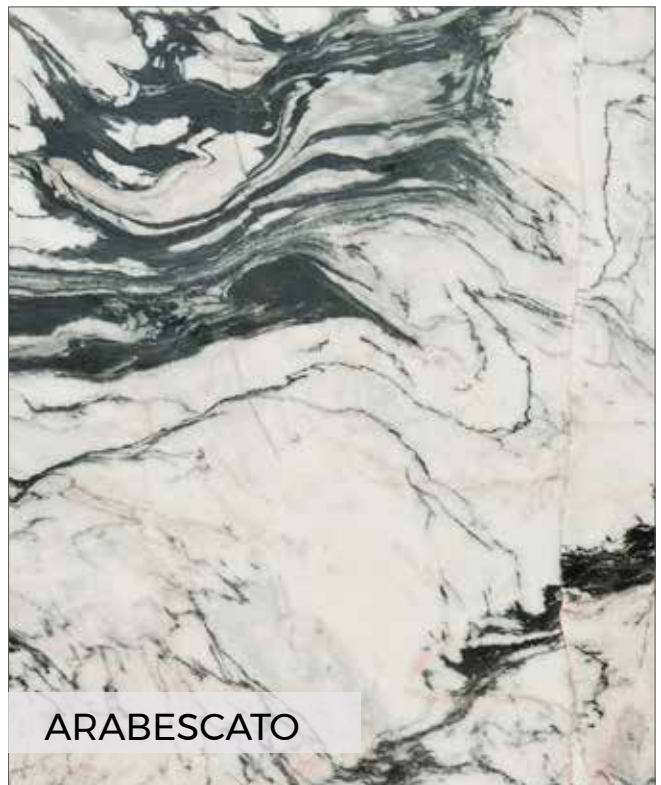

ICE WHITE

CLOUD PURE WHITE

STATUARIO

PERSIAN CARRARA

MARBLE

www.MGTstoneco.com

■ FOREST GREEN

ESCATO

ARABESCATO

MARBLE

MARBLE

MOON CREAM

SHAYAN BOTTICINO

ELLA CREAM

CAPPUCCINO

PARADISE